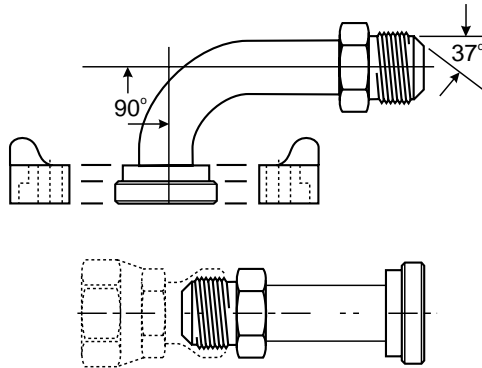

O-Ring Flange to JIC (37° Flare) Adapters SAE 100R2 Pressure Maximum

When hose replacement is required, disconnect between adapter and hose coupling. In this way, adapter O-ring seal will not be broken. Attach Female JIC (37° Flare) Swivel Hose Couplings. This permits complete lineup of offset bends resulting in fast and positive replacement in the field without special tools. It also eliminates need for large inventory of costly ready-made hose assemblies.

O-Ring Flange to Male JIC (37° Flare) — Straight (Code 61—SAE J518)

Nom. Fig. Size (In.)	JIC Male Thread (In.)	Fig. Head Thickness (In.)	Part No.
1/2	3/4-16	.265	8FL-8MJ
3/4	1 1/8-12	.265	12FL-12MJ
1	1 1/4-12	.315	16FL-16MJ
1 1/4	1 5/8-12	.315	20FL-20MJ
1 1/2	1 7/8-12	.315	24FL-24MJ
2	2 1/2-12	.375	32FL-32MJ

Flange halves and O-ring if required are to be ordered by part number in addition to adapter. See Flange Half Sets.

O-Ring Flange to Male JIC (37° Flare) — 45° (Code 61—SAE J518)

Nom. Fig. Size (In.)	JIC Male Thread (In.)	Fig. Head Thickness (In.)	Part No.
1/2	3/4-16	.265	8FL-8MJ45
3/4	1 1/8-12	.265	12FL-12MJ45
1	1 1/4-12	.315	16FL-16MJ45
1 1/4	1 5/8-12	.315	20FL-20MJ45
1 1/2	1 7/8-12	.315	24FL-24MJ45
2	2 1/2-12	.375	32FL-32MJ45

Flange halves and O-ring if required are to be ordered by part number in addition to adapter. See Flange Half Sets.